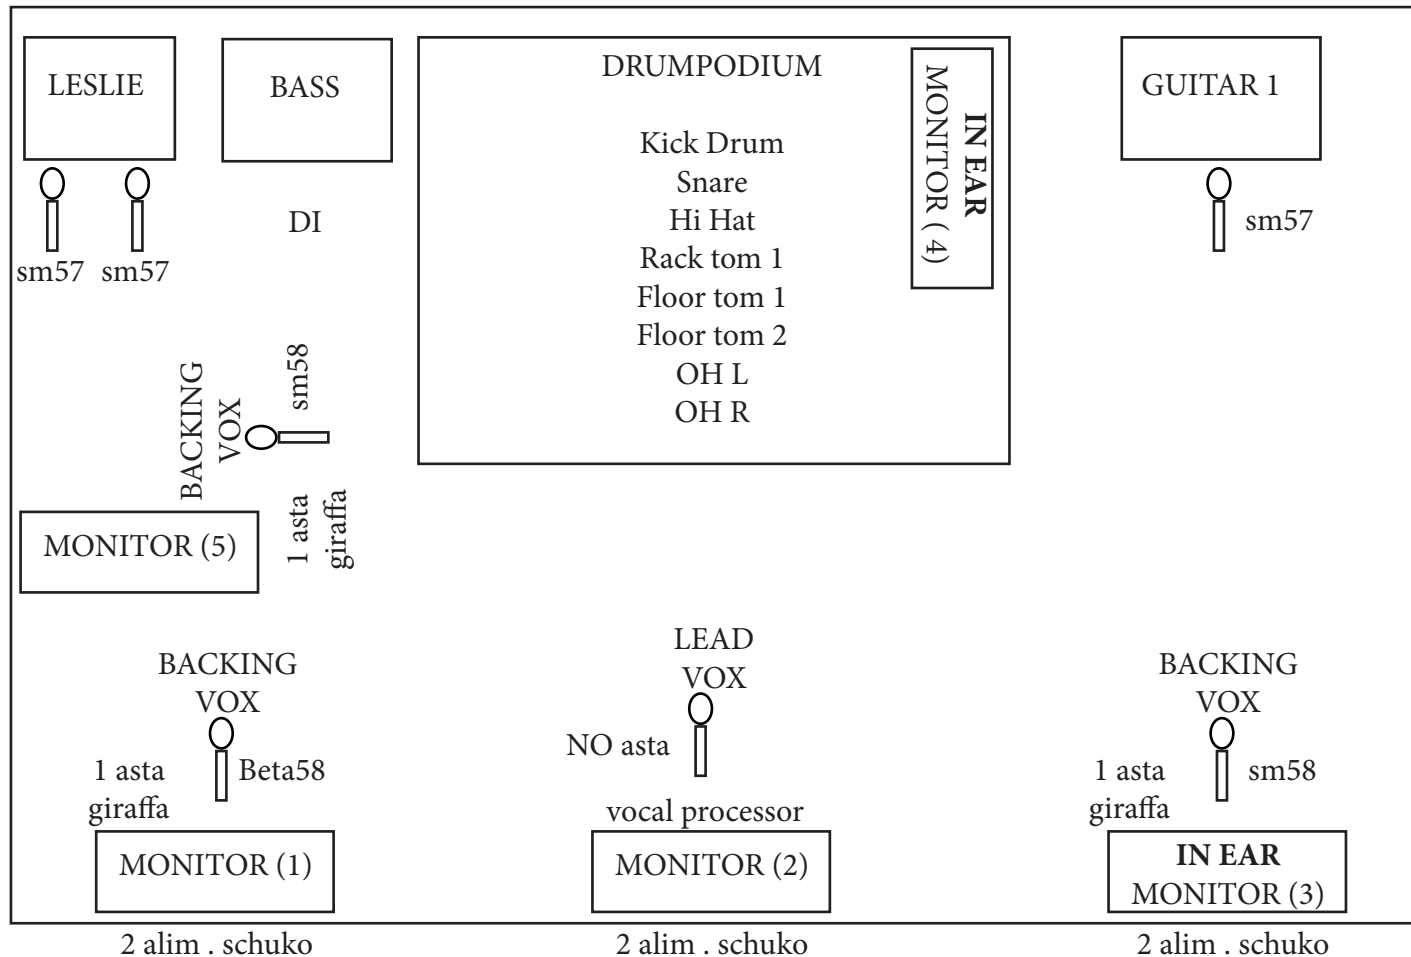

## MONITORS

Stage LEFT : Monitor 1 \_ Bass  
 Stage CENTER : Monitor 2 \_ Lead Vocal  
 Stage RIGHT : IN EAR Monitor 3 \_ Guitar  
 DrumPodium : IN EAR Monitor 4 \_ Drum  
 Keyboard FILL : Monitor 5 \_ Keyboard

## MIXER CHANNEL

1: Kick Drum	9 : Bass	17 : Keyboard L
2: Snare	10: Guitar	18 : Keyboard R
3: Hi Hat	11: Lead Vox	
4: Rack tom 1	12: Backing vox Bass	
5: Floor tom 1	13: Backing vox Keyboard	
6: Floor tom 2	14: Backing vox Guitar	
7: OH L	15: Leslie 1 HIGH	
8: OH R	16: Leslie 2 LOW	